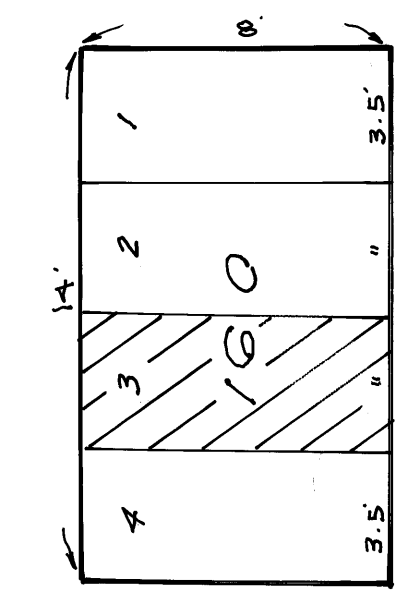

TYPICAL DESCRIPTION

Space 3, Lot 160
Masonic Section

TYPICAL LOT
SCALE: 1"=5'

Note: Lots 1, 76, 86, 96, 106, 116 and 127 contain two spaces.

FOREST HILLS MEMORIAL PARK - PHASE ONE

MASONIC SECTION

LOCATED IN THE NORTHWEST ONE QUARTER OF THE NORTHWEST ONE QUARTER OF SECTION 7, TOWNSHIP 38 SOUTH, RANGE 41 EAST, MARTIN COUNTY, FLORIDA