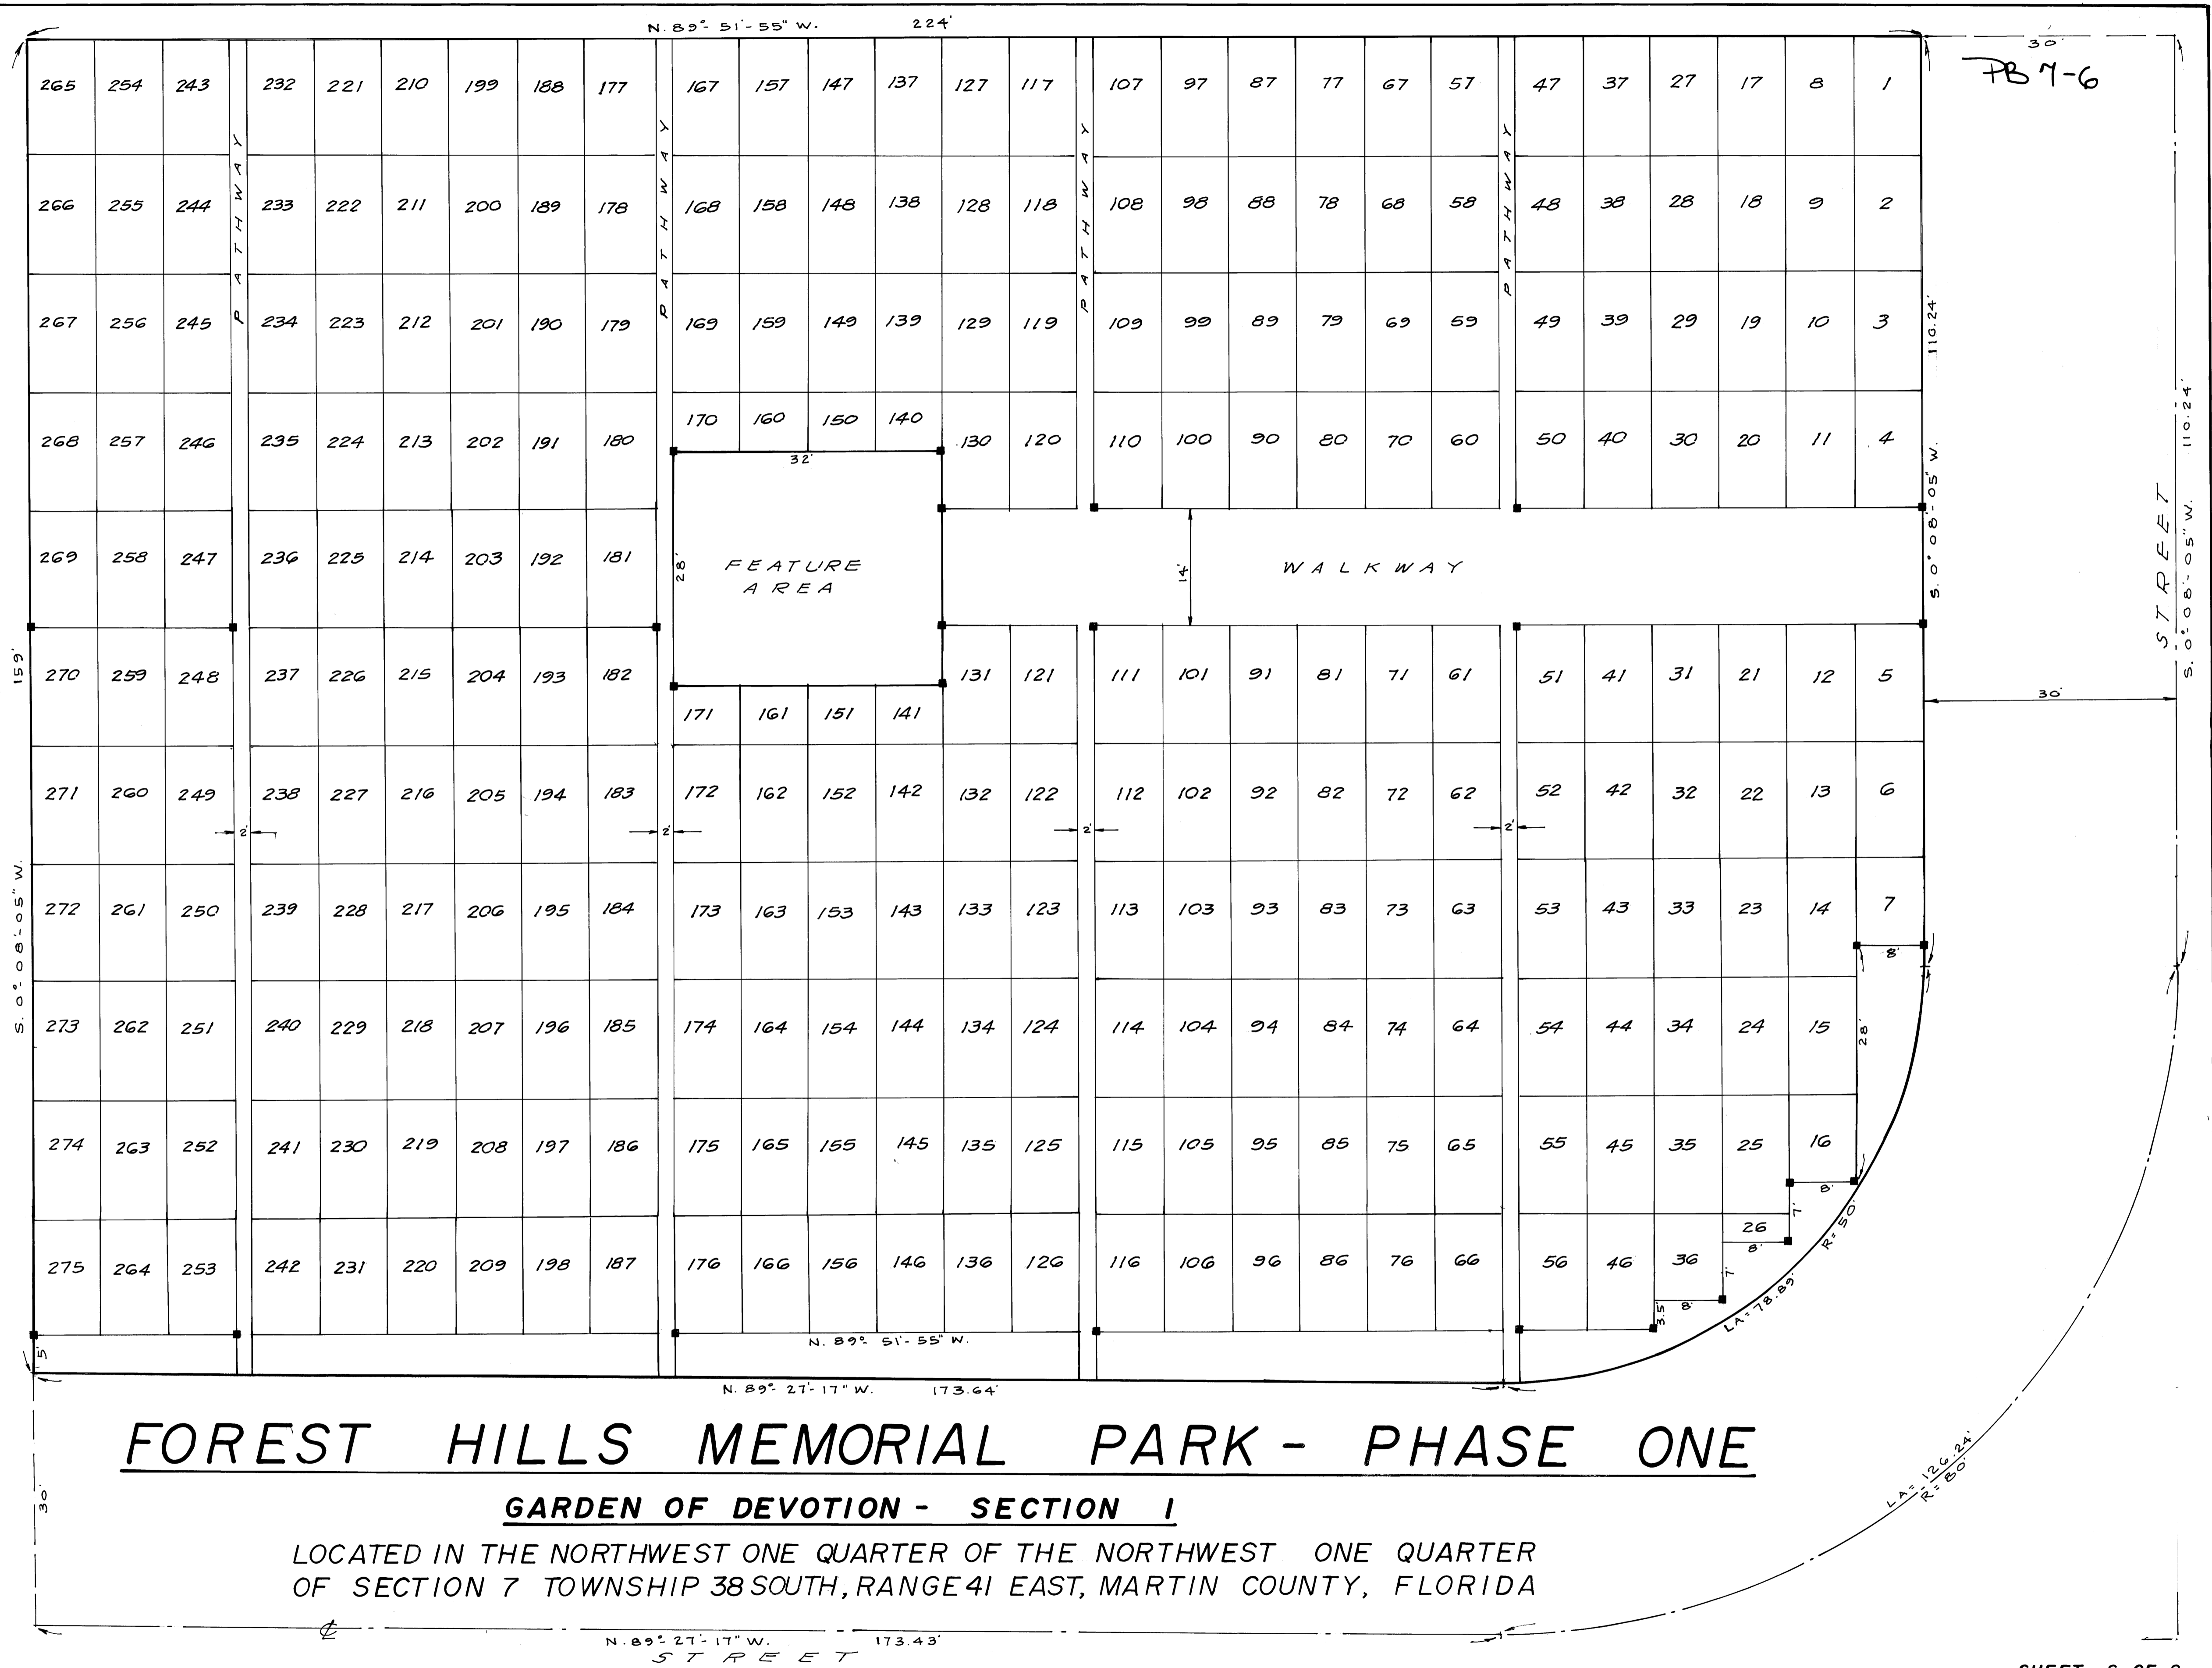

Note:
 Lot 26 contains one space
 Lots 140, 141, 150, 151, 160, 161, 170 & 171
 contain two spaces.
 Lots 7, 16, & 36 contain three spaces.

TYPICAL DESCRIPTION
 Space 3, Lot 165
 Section 1
 Garden of Devotion

FOREST HILLS MEMORIAL PARK - PHASE ONE

GARDEN OF DEVOTION - SECTION 1

LOCATED IN THE NORTHWEST ONE QUARTER OF THE NORTHWEST ONE QUARTER
 OF SECTION 7 TOWNSHIP 38 SOUTH, RANGE 41 EAST, MARTIN COUNTY, FLORIDA